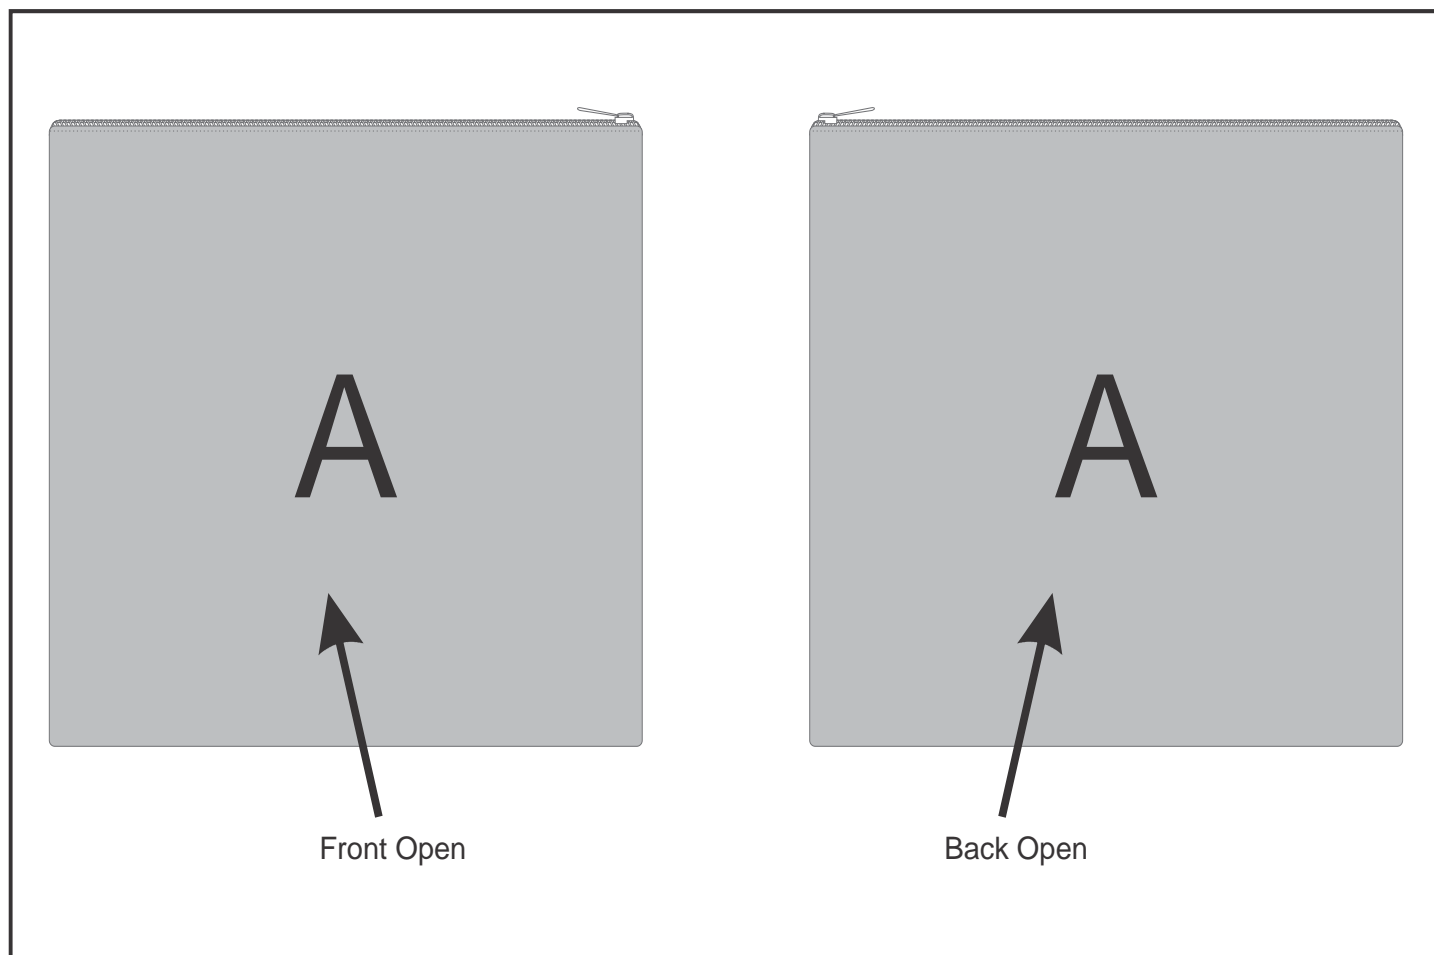

SG-HP-173-G

PPS Hoppla Nia Large Scatter Cushion

Need to know:

- Includes 1-Position Sublimation (setup fees apply)

- Please Note: We cannot guarantee 100% logo Alignment on all Brandable Panels.

Branding Options:

Position	Branding Method (Branding Code)	No. of Colours	Dimension
A	Custom Sublimation A (CPSUB-A)	Full Colour	1090mm wide x 540mm high